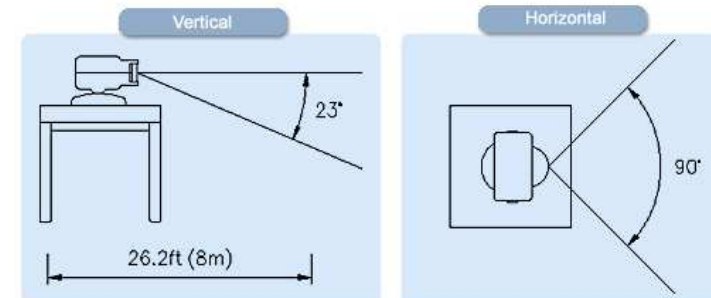

Aplicaciones

Rango de detección

Conexión a la pared

Conexión al teléfono

Especificaciones

ITEM		CYBEREYE
MODEL		CE-200F
Function	Intrusion	O
	Fire	O
	Emergency	O
	Power Failure	O
	Gas Leakage(option)	O
	Life Sensor (option)	X
	Car sensor (option)	O
Detection Range	Detection distance 8 m(Horizontal: 90°, Vertical: 23°)	
Detecting Temperature	Above 60°C	
Phone No. Entry	8	
Memory Phone No. Entry	X	
Information Confirmation	LCD + Voice	
Voice Range	X	
Voice Alarm	For Activated Sensors	
Voice Message	Location and Emergency type	
Wireless Range	100m (Depends on the obstacles)	
Power	AC adaptor (DC 9V Rechargeable Back-up battery)	
Size	204 X 96 X 60mm	
Weight	490g	
Options	Refer to Optional sensors' specifications	