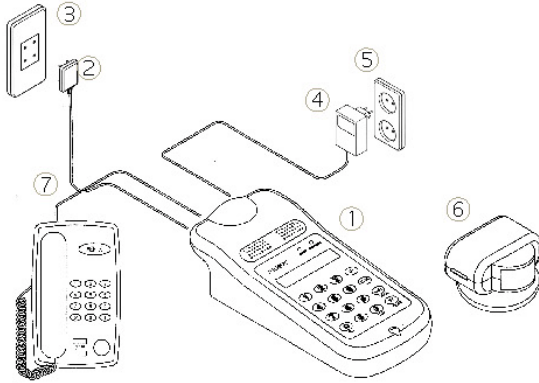

Aplicaciones

Rango de detección

Conexión a la pared

Conexión al teléfono

Especificaciones

ITEM		CYBEREYE
MODEL		CE-200F
Function	Intrusion	O
	Fire	O
	Emergency	O
	Power Failure	O
	Gas Leakage(option)	O
	Life Sensor (option)	X
	Car sensor (option)	O
Detection Range	Detection distance 8 m(Horizontal: 90°, Vertical: 23°)	
Detecting Temperature	Above 60°C	
Phone No. Entry	8	
Memory Phone No. Entry	X	
Information Confirmation	LCD + Voice	
Voice Range	X	
Voice Alarm	For Activated Sensors	
Voice Message	Location and Emergency type	
Wireless Range	100m (Depends on the obstacles)	
Power	AC adaptor (DC 9V Rechargeable Back-up battery)	
Size	204 X 96 X 60mm	
Weight	490g	
Options	Refer to Optional sensors' specifications	