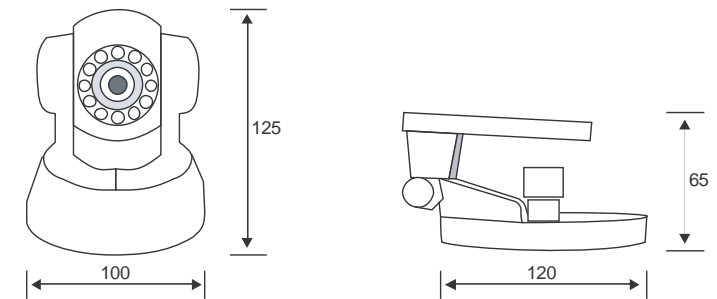

Cámara IP 37IIF42

Características:

- Control PT
- 1/4" color CMOS
- Captura en tiempo real
- M-JPEG
- 300,000 pixeles

WIFI

Especificaciones

Modelo	37IIF42
Image Compression Format	M-JPEG standard
Image Resolution	VGA(640x480)
Wireless support	802.11b/g
Sensor	1/4" CMOS, 300,000 Pixels
Horizontal Rotating Angle	120°(+/-60°)
Vertical Rotating Angle	60°(+/-30°)
Automatic Brightness Adjustment	support (Can be used outdoor)
Alarm Mode	motion detection/alarm and I/O alarm
Video Display	Microsoft Media Player
Image Transfer Velocity	30fps@VGA
Image Display	single
Minimum Illumination	0LUX
Video Format	AVI
Network Interface	RJ-45 10-100 Base T
Network Protocol	TCP/IP, FTP,SMTP, HTTP, ICMP, PPPoE
Monitor Mode	IE browser
Software Upgrade	Automatic upgrade
Security	User management system, password protection, password setting: administer, monitor, scrutiny
Working Condition	0°C ~ 50°C , 20% - 80%PH
Power Adapter	DC5V/2A 50/60Hz
System Requirement	CPU : 2.0GHz or above Memory : 256M or above Network Card : 10M or above Display Card : 64M or above Operating System : Windows2000 or Windows XP

Angulo de rotacion

Dimensiones

Accesorios

Adapter

network line

CD