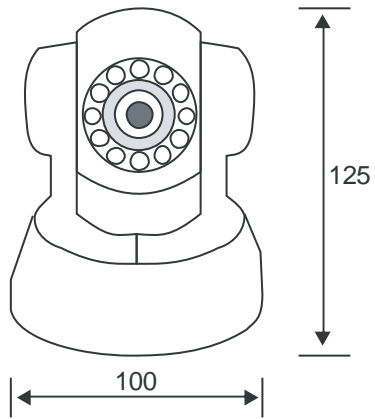

GETESA
GENERAL DE TELECOMUNICACIONES, S.L.

Cámara IP

39IIF42

Características:

- Control PTZ
- 1/4" color CMOS
- Captura en tiempo real
- M-JPEG
- 300,000 pixeles

Especificaciones

Modelo	39IIF42
Image Compression Format	M-JPEG standard
Image Resolution	VGA(640x480)
Sensor	1/4" CMOS, 300,000 Pixels
Horizontal Rotating Angle	120°(+/-60°)
Vertical Rotating Angle	60°(+/-30°)
Automatic Brightness Adjustment	support (Can be used outdoor)
Alarm Mode	motion detection/alarm and I/O alarm
Video Display	Microsoft Media Player
Image Transfer Velocity	30fps@VGA
Image Display	single
Minimum Illumination	0LUX
Video Format	AVI
Network Interface	RJ-45 10-100 Base T
Network Protocol	TCP/IP, FTP,SMTP, HTTP, ICMP, PPPoE
Monitor Mode	IE browser
Software Upgrade	Automatic upgrade
Security	User management system, password protection, password setting: administer, monitor, scrutiny
Working Condition	0°C ~ 50°C , 20% - 80%PH
Power Adapter	DC5V/2A 50/60Hz
System Requirement	CPU : 2.0GHz or above Memory : 256M or above Network Card : 10M or above Display Card : 64M or above Operating System : Windows2000 or Windows XP

GETESA
GENERAL DE TELECOMUNICACIONES, S.L.

Dimensiones

Accesorios

Adapter

network line

CD