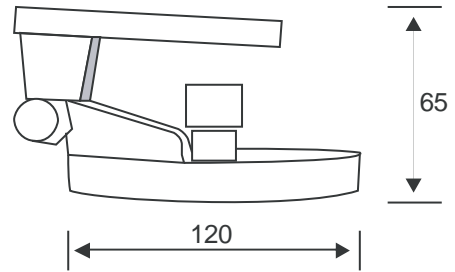

GETESA
GENERAL DE TELECOMUNICACIONES, S.L.

Cámara IP

39IIF42

Características:

- Control PTZ
- 1/4" color CMOS
- Captura en tiempo real
- M-JPEG
- 300,000 pixeles

Especificaciones

Modelo	39IIF42
Image Compression Format	M-JPEG standard
Image Resolution	VGA(640x480)
Sensor	1/4" CMOS, 300,000 Pixels
Horizontal Rotating Angle	120°(+/-60°)
Vertical Rotating Angle	60°(+/-30°)
Automatic Brightness Adjustment	support (Can be used outdoor)
Alarm Mode	motion detection/alarm and I/O alarm
Video Display	Microsoft Media Player
Image Transfer Velocity	30fps@VGA
Image Display	single
Minimum Illumination	0LUX
Video Format	AVI
Network Interface	RJ-45 10-100 Base T
Network Protocol	TCP/IP, FTP,SMTP, HTTP, ICMP, PPPoE
Monitor Mode	IE browser
Software Upgrade	Automatic upgrade
Security	User management system, password protection, password setting: administer, monitor, scrutiny
Working Condition	0°C ~ 50°C , 20% - 80%PH
Power Adapter	DC5V/2A 50/60Hz
System Requirement	CPU : 2.0GHz or above Memory : 256M or above Network Card : 10M or above Display Card : 64M or above Operating System : Windows2000 or Windows XP

GETESA
GENERAL DE TELECOMUNICACIONES, S.L.

Dimensiones

Accesorios

Adapter

network line

CD